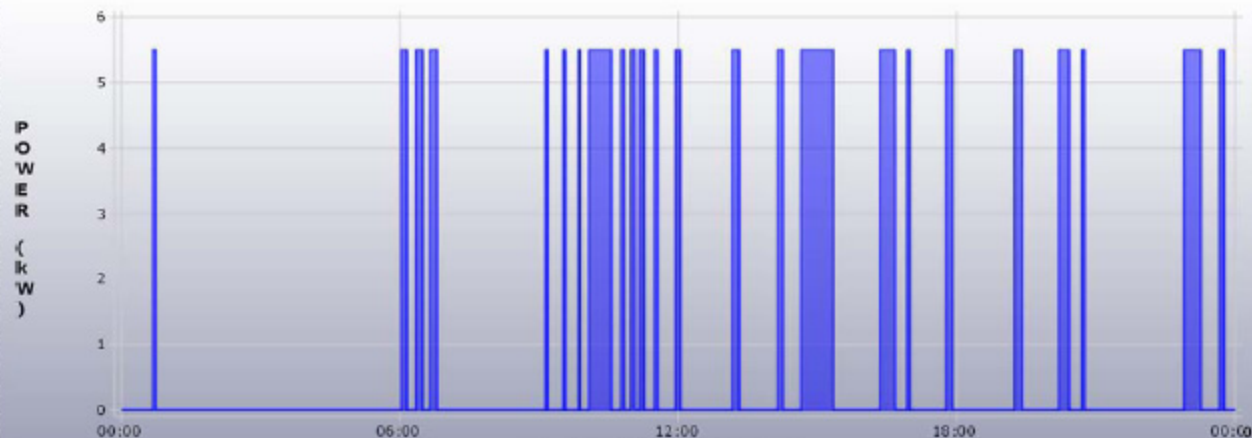

LIVE DASHBOARD

HISTORY

GRAPHING

LOAD PROFILE

Load Profile:Hot Water Heater

Run Time: 4.03 hours

Total Cost: \$1.77

LOAD PROFILE DATE